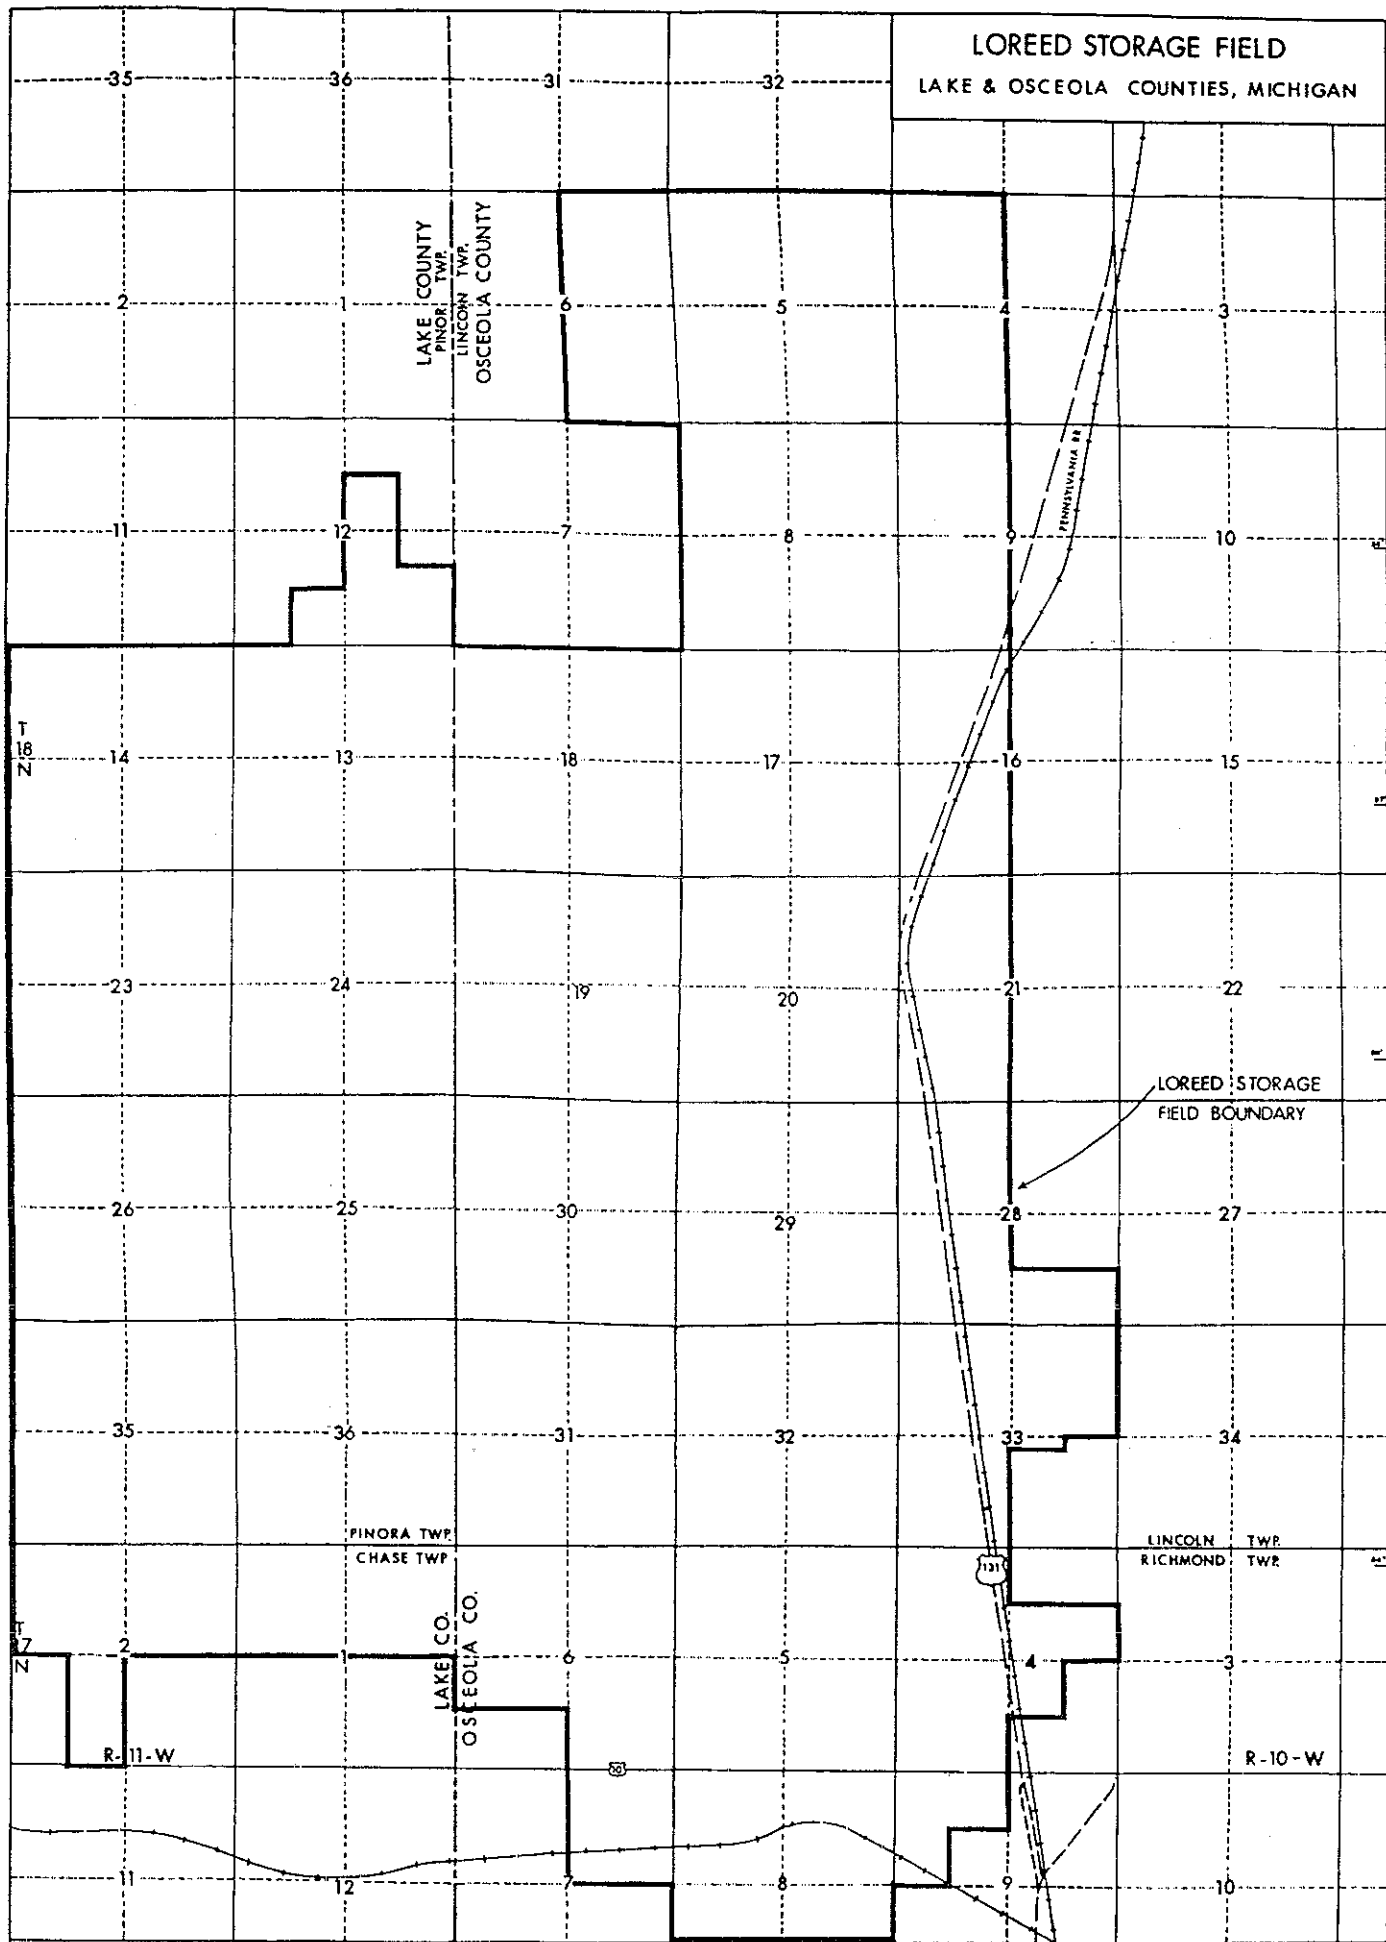

LOREED STORAGE FIELD
LAKE & OSCEOLA COUNTIES, MICHIGAN

LOREED STORAGE FIELD BOUNDARY

MID MICHIGAN GAS STORAGE COMPANY

RESERVOIR ENGINEERING DEPARTMENT
DRAWN BY: TLW VS DATE REV. 9-14-00 MJM TLW
SCALE